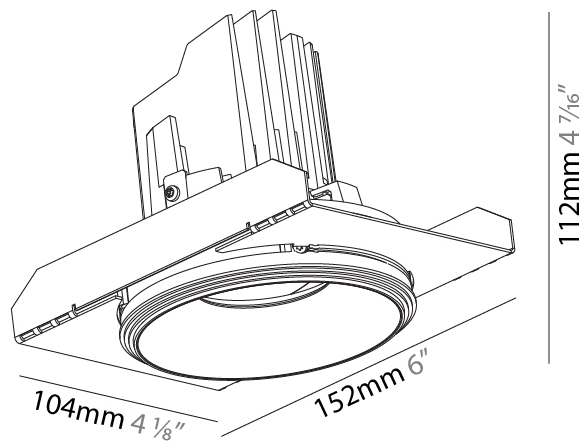

ELECTRICAL

Lamp Type: LED (Zhaga Standard)
Input Wattage (W): 15.5
Total Output Wattage (W): 14.5
Dimming: Tri-Mode (Non-Dimming and Phase Dimming (120Vac only) and 0-10V Dimming)
Driver Included: No
Driver Location: Recessed Housing
Driver Type: Constant Current - Universal
Driver Class: Class 2
Housing: See components
Input Voltage (V): 120 - 277
Constant Current (MA): 500

LED

Number of LEDs: 1
Color Temperature (°K): 2700 / 3000 / 3500 / 4000
Max. Delivered Lumen (lm): 940 / 980 / 1029 / 1050
Nominal Lumen (lm): 1386 / 1438 / 1511 / 1542
CRI: >90 CRI
Efficiency (%): 87.9 / 88.4 / 87.9
Lamp Life (hrs): 50000
Upon Request: RGB-W Tunable White Special Color Temperature Special LED

OPTICAL

Reflector: 20 / 40 / 60
Adjustability: Rotational 355°; Tilt 10°
Upon Request: Special Beam Angles

RATINGS AND CERTIFICATIONS

Zaneen Group Inc. © 2024, T 1800-388-3382, F 416-247-9319, www.zaneen.com
Certified By: Certified for North American Standards
Available for International specifications by adding "INT" at the end of the existing Model #. For assistance on 'custom' specifications, contact zteam@zaneen.com.
IP Rating: IP20
If a conflict occurs to supply the best product, we reserve the right to change specifications or materials without notice. The most recent specification sheets are found at zaneen.com