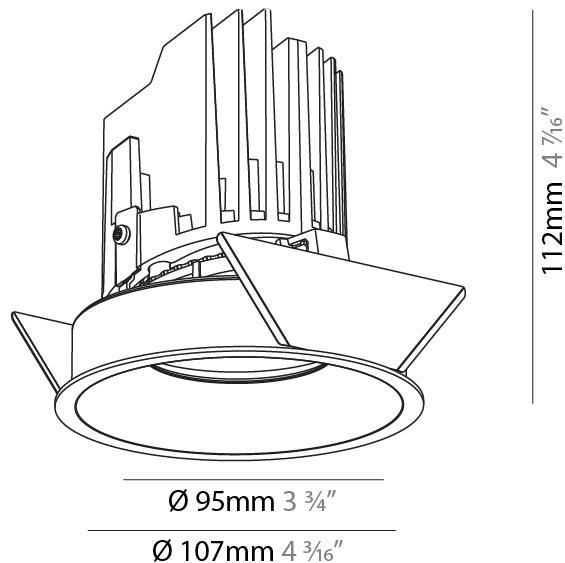

GENERAL

Series: Bioniq
 Subseries: Bioniq Round Semi Adjustable
 Brand: Prolicht
 Division: Architectural
 Mounting Type: Recessed
 Mounting Location: Ceiling
 Subcategory: Downlight

PHYSICAL

Shape: Round
 Diameter (mm): 107
 Diameter (in): 4 3/16
 Height (mm): 112
 Height (in): 4 7/16
 Ceiling Thickness (mm): 10 / 12.5 / 15
 Ceiling Thickness (in): 3/8 or 1/2 or 9/16
 Min. Recessing Depth (mm): 130
 Min. Recessing Depth (in): 5 1/8
 Light Distribution: Adjustable / Downlight
 Weight (kg): 0.485
 Weight (lbs): 1.07
 Fixture Finish: SSR / BKV / CWI / CRY / HAB / UFT / ITA / RUA / FTG / MYG / LOD / PUS / FRO / FUP / KIA / POP / BLS / SPG / MEY / GOH / GUM / CHC / COM / ABZ / JAG / OBR / MOS / ROR
 Fixture Material: Aluminum Die Cast
 Cut-out Measurements: 98mm / 3 7/8"

OPTICAL

Reflector: 20 / 40 / 60
 Adjustability: Rotational 355°; Tilt 10°

RATINGS AND CERTIFICATIONS

Certified By: Certified for North American Standards
 IP rating: IP20

PROJECT
TYPE
SPECIFIER
QUANTITY
DATE