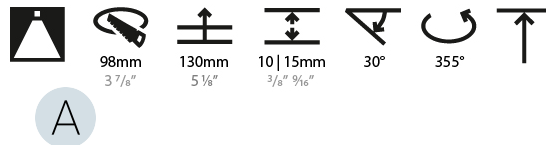

PHYSICAL

Shape: Round
Diameter (mm): 107
Diameter (in): 4 3/16
Height (mm): 112
Height (in): 4 7/16
Ceiling Thickness (mm): 10 / 12.5 / 15
Ceiling Thickness (in): 3/8 or 1/2 or 9/16
Min. Recessing Depth (mm): 130
Min. Recessing Depth (in): 5 1/8
Light Distribution: Adjustable / Downlight
Weight (kg): 0.46
Weight (lbs): 1.01
Fixture Finish: SSR / BKV / CWI / CRY / HAB / UFT / ITA / RUA / FTG / MYG / LOD / PUS / FRO / FUP / KIA / POP / BLS / SPG / MEY / GOH / GUM / CHC / COM / ABZ / JAG / OBR / MOS / ROR
Fixture Material: Aluminum Die Cast
Cut-out Measurements: 98mm / 3 7/8"

ELECTRICAL

Lamp Type: LED (Zhaga Standard)
Input Wattage (W): 16.5
Total Output Wattage (W): 14
Dimming: Tri-Mode (Non-Dimming and Phase Dimming (120Vac only) and 0-10V Dimming)
Driver Included: No
Driver Location: Recessed Housing
Driver Type: Constant Current - Universal
Driver Class: Class 2
Housing: See components
Input Voltage (V): 120 - 277
Constant Current (MA): 500

LED

Number of LEDs: 1
Color Temperature (°K): 2700 / 3000 / 3500 / 4000
Max. Delivered Lumen (lm): 930 / 960 / 1009 / 1030
Nominal Lumen (lm): 1386 / 1438 / 1511 / 1542
CRI: >90 CRI
Lamp Life (hrs): 50000

OPTICAL

Reflector: 20 / 40 / 60
Adjustability: Rotational 355°, Tilt 30°

RATINGS AND CERTIFICATIONS

Certified By: Certified for North American Standards
IP rating: IP20

PROJECT
TYPE
SPECIFIER
QUANTITY
DATE